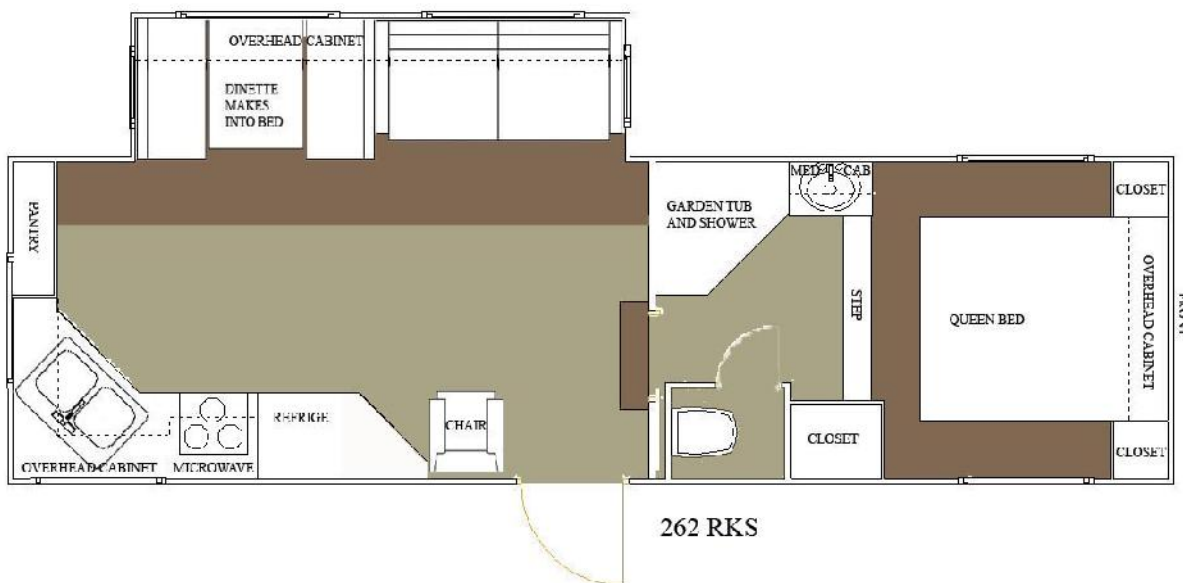

ALLEN CAMPER MFG. CO.

262 RKS

262 RKS 5th Wheel Specifications

Gross vehicle weight rating	12000
Dry hitch weight	1800
Unloaded vehicle weight	6950
Cargo carrying capacity	5050
Exterior length	28'7"
Exterior width	8'
Exterior height	12'
Fresh water system	48
Gray water holding tank	38
Black water holding tank	33
Refrigerator	6'
Propane tank LPG	15gal