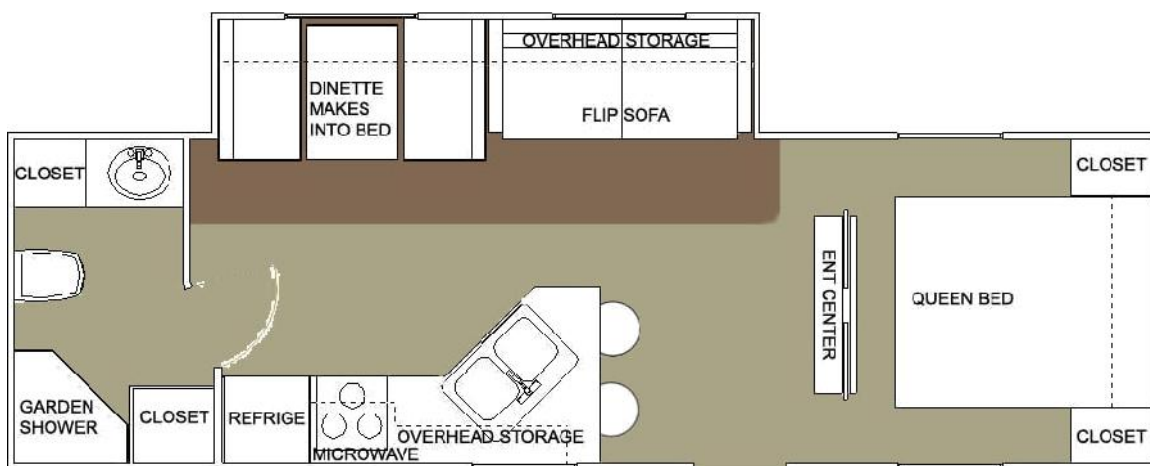

## 279 RBS

279 RBS

### 279RBS Travel Trailer Specifications

Gross vehicle weight rating	8100
Dry hitch weight	700
Unloaded vehicle weight	6150
Cargo carrying capacity	1950
Exterior length	30'
Exterior width	8'
Exterior height	11'
Fresh water system	42
Gray water holding tank	38
Black water holding tank	38
Refrigerator	6'
Propane tank LPG	10 gal