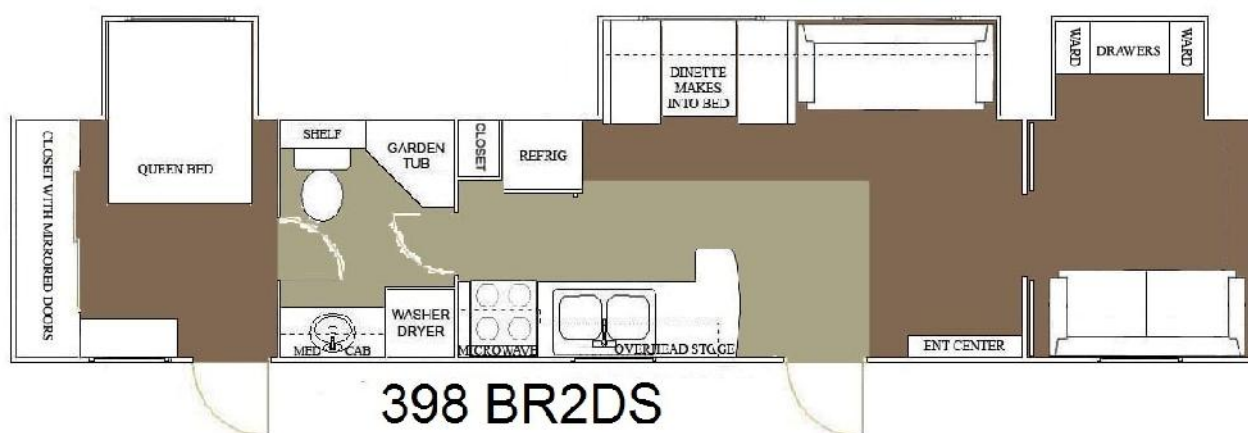

ALLEN CAMPER MFG. CO.

398 BR2DS

398 BR2DS Travel Trailer Specifications

Gross vehicle weight rating	13500
Dry hitch weight	1700
Unloaded vehicle weight	9400
Cargo carrying capacity	4100
Exterior length	44'
Exterior width	8'
Exterior height	11'
Fresh water system	42
Gray water holding tank	38
Black water holding tank	38
Refrigerator	6'
Propane tank LPG	15 gal